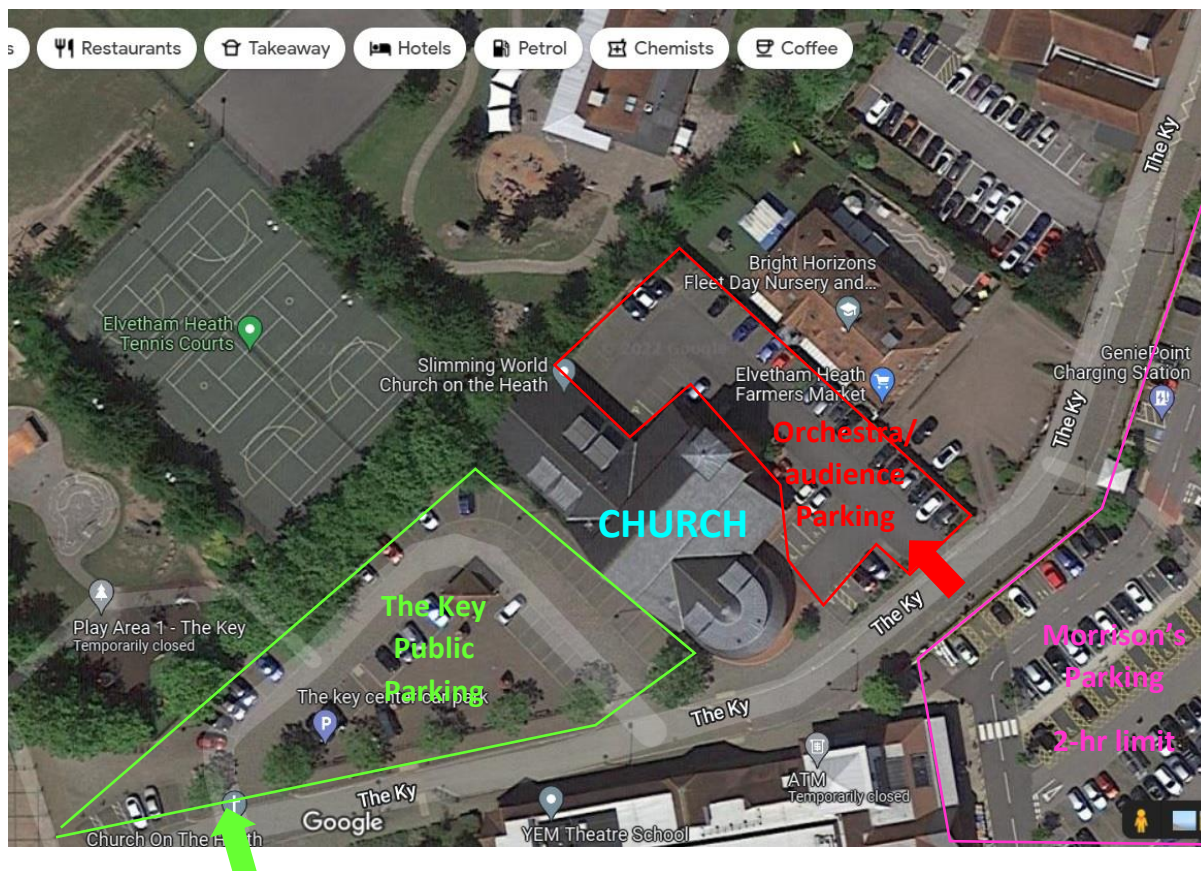

Parking for Fleet Concert Orchestra concerts at Church on the Heath

Orchestra – please park in the church car park (red, above) but this is also available for the audience, or The Key car park (green, above).

Audience – park in the church car park (red, above), if there are spaces, or The Key car park (green, above). If these are full, Morrison's car park (pink, above) can be used but *the car registration should be given to the front-of-house ticket-sales desk*. We will then inform Morrisons and the car will not be charged for overstaying the 2-hour limit. This can also be done retrospectively if a charge is later attempted by Morrison's car parking company – just email: anne.smith33@btinternet.com.